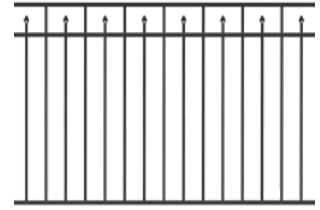

### FLAT TOP

*Flat Top 3 Rail  
Standard Bottom  
Heights 4', 5' and 6'*

*Flat Top 3 Rail  
Flush Bottom  
Height 4' & 4 1/2'*

*Flat Top 2 Rail  
Flush Bottom  
Height 4'*

## ALTERNATING SPEAR TOP

*Alternating Spear Top 3 Rail  
Standard Bottom  
Heights 4' and 5'*

*Alternating Spear Top 3 Rail  
Flush Bottom  
Height 4' 1/2*